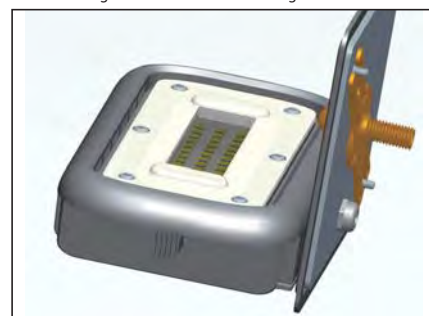

Features

- Rugged aluminum housing with UV resistant powder coat finish offers outstanding corrosion protection.
- Delivers up to 1,500 lm while power consumption is 15W only.
- Two types of installation options: 1/2" Knuckle Mount or Trunnion
- Wide Flood beam spread 7H x 7V
- Long life LEDs lasting up to 50,000hours.
- IP66 rated and suitable for use in ambients from -40°C to 45 °C (-40 °F ~ 113 °F).
- UL wet location listed and DLC qualified

MOUNTING

30W Flood Light

1/2" Knuckle Mount

Die-cast aluminum knuckle provides flexibility in mounting from a variety of areas.

Trunnion Mount

Die-cast aluminum trunnion is easily adapted to many surfaces and allows easy fixture aiming angles.

Wall Mount

Wall Mount is easy to install for direct wall mounting with 1/2' conduit wiring or standard J-box mounting

DIMENSIONS

unit: mm/inch

Specification

Specification/ Model	BL-FL-45-A-XY4K	BL-FL-45-A-XY5K
Input Power	45W	45W
Lumens output	5400lm	5400lm
Efficacy	120lm/W	120lm/W
CRI	70	
Color Temperature	4000K	5000K
Input Voltage	120-277V AC	
NEMA	77°	
Lens	Polycarbonate (UL Recognized) Suitable for outdoor use with respect to exposure to Ultraviolet Light, Water Exposure and Immersion in accordance with UL 746C	
Mounting	1/2" Knuckle Mount and Trunnion and Wall Mount optional	