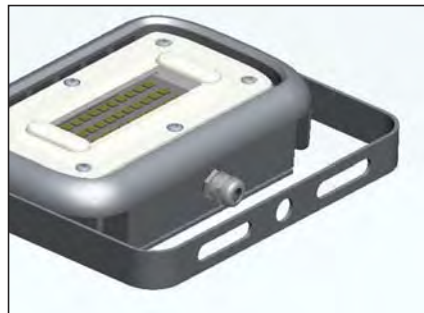

Features

- Rugged aluminum housing with UV resistant powder coat finish offers outstanding corrosion protection.
- Delivers up to 1,500 lm while power consumption is 15W only.
- Two types of installation options: 1/2" Knuckle Mount or Trunnion
- Wide Flood beam spread 7H x 7V
- Long life LEDs lasting up to 50,000hours.
- IP66 rated and suitable for use in ambients from -40°C to 45 °C (-40 °F ~ 113 °F).
- UL wet location listed and DLC qualified

MOUNTING

1/2" Knuckle Mount

Die-cast aluminum knuckle provides flexibility in mounting from a variety of areas.

Trunnion Mount

Die-cast aluminum trunnion is easily adapted to many surfaces and allows easy fixture aiming angles.