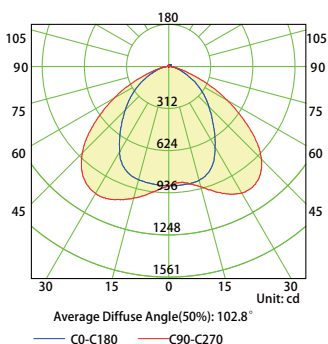

Specification

Specification/ Model	BL-FL-30-A-XY4K	BL-FL-30-A-XY5K
Input Power	30W	30W
Lumens output	3000lm	3000lm
Efficacy	100lm/W	100lm/W
CRI	70	
Color Temperature	4000K	5000K
Input Voltage	120-277V AC	
NEMA	77°	
Lens	Polycarbonate (UL Recognized) (f1) Suitable for outdoor use with respect to exposure to Ultraviolet Light, Water Exposure and Immersion in accordance with UL 746C	
Mounting	1/2" Knuckle Mount, Trunnion, and wall mount option	

Photometrics

BL-FL-30-A-XYZ

Luminous Intensity Distribution Curve