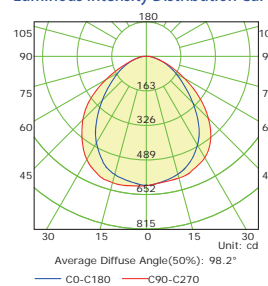

Ordering Guide

EXAMPLE: BL-FL-15-A-XYZ

Lamp Type	Power Consumption	Input Voltage	CCT	CRI	Finish	Beam Angle
FD Flood Light	15W 15Watts	120-277V	3000K 4000K 3500K 5000K	B 70CRI	Bronze or Black	77°

DIMENSIONS

unit: mm/inch

Photometrics

BL-FL-15-A-XYZ

Luminous Intensity Distribution Curve

Illuminance at a Distance

MOUNTING

15W Flood Light

1/2" Knuckle Mount