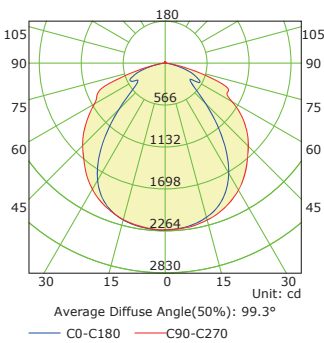

Wall Mount

Wall Mount is easy to install for direct wall mounting with 1/2' conduit wiring or standard J-box mounting

DIMENSIONS

unit: mm/inch

Specification

Specification/ Model	BL-FL-45-A-XY4K	BL-FL-45-A-XY5K
Input Power	45W	45W
Lumens output	5400lm	5400lm
Efficacy	120lm/W	120lm/W
CRI	70	
Color Temperature	4000K	5000K
Input Voltage	120-277V AC	
NEMA	77°	
Lens	Polycarbonate (UL Recognized) Suitable for outdoor use with respect to exposure to Ultraviolet Light, Water Exposure and Immersion in accordance with UL 746C	
Mounting	1/2" Knuckle Mount and Trunnion and Wall Mount optional	

Photometrics

BL-FL-45-A-XYZ

Luminous Intensity Distribution Curve

Illuminance at a Distance

Contact US
BestLight LED, Corp.
8909 East Ave
Mentor, OH 44060 visit us at
www.bestlightled.com or
email us at:
Sales@bestlightled.com