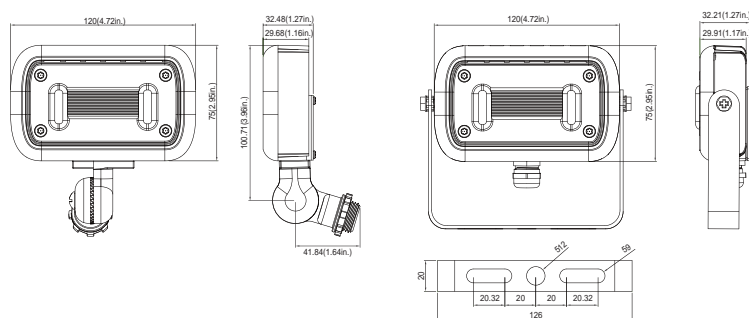

Features

- Rugged aluminum housing with UV resistant powder coat finish offers outstanding corrosion protection.
- Delivers up to 1,500 lm while power consumption is 15W only.
- Two types of installation options: 1/2" Knuckle Mount or Trunnion
- Wide Flood beam spread 7H x 7V
- Long life LEDs lasting up to 50,000hours.
- IP66 rated and suitable for use in ambients from -40°C to 45 °C (-40 °F ~ 113 °F).
- UL wet location listed and DLC qualified

Applications

- Facade, Wall Washing, Landscape lighting, Poster board lighting, Building lighting.

Specification

Specification/ Model	BL-FL-15-A-XY4K	BL-FL-15-A-XY5K
Input Power	15W	15W
Lumens output	1500lm	1500lm
Efficacy	100lm/W	100lm/W
CRI	70	
Color Temperature	4000K	5000K
Input Voltage	120-277V AC	
NEMA	7Hx7V	
Lens	Polycarbonate (UL Recognized) (f1) Suitable for outdoor use with respect to exposure to Ultraviolet Light, Water Exposure and Immersion in accordance with UL 746C	
Mounting	1/2" Knuckle Mount and Trunnion option	
Energy Efficiency	50W PSMH	

Ordering Guide

EXAMPLE: BL-FL-15-A-XYZ

Lamp Type	Power Consumption	Input Voltage	CCT	CRI	Finish	Beam Angle
FD Flood Light	15W 15Watts	120-277V	3000K 4000K 3500K 5000K	B 70CRI	Bronze or Black	77°

DIMENSIONS

unit: mm/inch

Photometrics

BL-FL-15-A-XYZ

Luminous Intensity Distribution Curve

Illuminance at a Distance

MOUNTING

15W Flood Light

1/2" Knuckle Mount