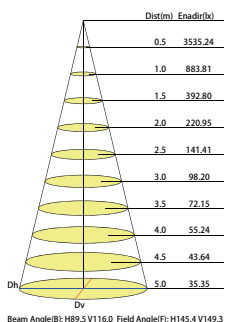

Ordering Guide

EXAMPLE: BL-FL-15-A-XYZ

Lamp Type	Power Consumption	Input Voltage	CCT	CRI	Finish	Beam Angle
FD Flood Light	15W 15Watts	120-277V	3000K 4000K 3500K 5000K	B 70CRI	Bronze or Black	77°

DIMENSIONS

BestLight LED, Corp.

8909 East Ave

Mentor, OH 44060 visit us at

www.bestlightled.com or email us at:

Sales@bestlightled.com

Specification

Specification/ Model	BL-FL-30-A-XY4K	BL-FL-30-A-XY5K
Input Power	30W	30W
Lumens output	3000lm	3000lm
Efficacy	100lm/W	100lm/W
CRI	70	
Color Temperature	4000K	5000K
Input Voltage	120-277V AC	
NEMA	77°	
Lens	Polycarbonate (UL Recognized) (f1) Suitable for outdoor use with respect to exposure to Ultraviolet Light, Water Exposure and Immersion in accordance with UL 746C	
Mounting	1/2" Knuckle Mount, Trunnion, and wall mount option	

Photometrics

BL-FL-30-A-XYZ

Luminous Intensity Distribution Curve

Illuminance at a Distance

Contact US
 BestLight LED, Corp.
 8909 East Ave
 Mentor, OH 44060 visit us at
www.bestlightled.com or
 email us at:
Sales@bestlightled.com