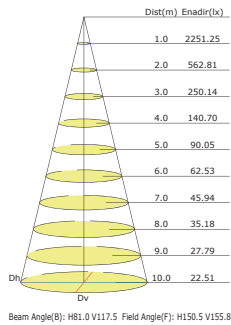

Wall Mount

Wall Mount is easy to install for direct wall mounting with 1/2' conduit wiring or standard J-box mounting

DIMENSIONS

unit: mm/inch

Specification

Specification/ Model	BL-FL-45-A-XY4K	BL-FL-45-A-XY5K
Input Power	45W	45W
Lumens output	5400lm	5400lm
Efficacy	120lm/W	120lm/W
CRI	70	
Color Temperature	4000K	5000K
Input Voltage	120-277V AC	
NEMA	77°	
Lens	Polycarbonate (UL Recognized) Suitable for outdoor use with respect to exposure to Ultraviolet Light, Water Exposure and Immersion in accordance with UL 746C	
Mounting	1/2" Knuckle Mount and Trunnion and Wall Mount optional	

Photometrics

BL-FL-45-A-XYZ

Luminous Intensity Distribution Curve

Illuminance at a Distance

Contact US
BestLight LED, Corp.
8909 East Ave
Mentor, OH 44060 visit us at
www.bestlightled.com or
email us at:
Sales@bestlightled.com