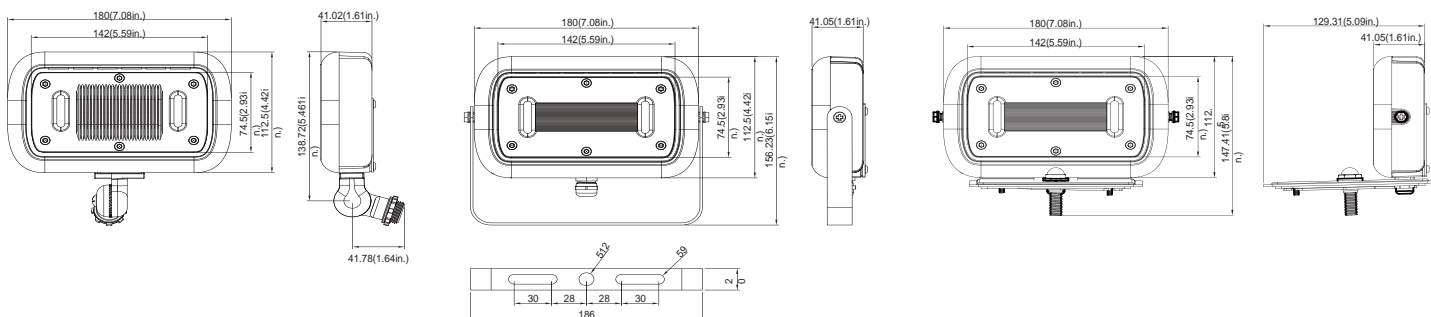

Wall Mount

Wall Mount is easy to install for direct wall mounting with 1/2' conduit wiring or standard J-box mounting

DIMENSIONS

unit: mm/inch

Specification

Specification/ Model	BL-FL-45-A-XY4K	BL-FL-45-A-XY5K
Input Power	45W	45W
Lumens output	5400lm	5400lm
Efficacy	120lm/W	120lm/W
CRI	70	
Color Temperature	4000K	5000K
Input Voltage	120-277V AC	
NEMA	77°	
Lens	Polycarbonate (UL Recognized) Suitable for outdoor use with respect to exposure to Ultraviolet Light, Water Exposure and Immersion in accordance with UL 746C	
Mounting	1/2" Knuckle Mount and Trunnion and Wall Mount optional	