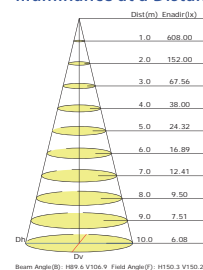

Ordering Guide

EXAMPLE: BL-FL-15-A-XYZ

Lamp Type	Power Consumption	Input Voltage	CCT	CRI	Finish	Beam Angle
FD Flood Light	15W 15Watts	120-277V	3000K 4000K 3500K 5000K	B 70CRI	Bronze or Black	77°

DIMENSIONS

unit: mm/inch

Photometrics

BL-FL-15-A-XYZ

Luminous Intensity Distribution Curve

Illuminance at a Distance

MOUNTING

15W Flood Light

1/2" Knuckle Mount