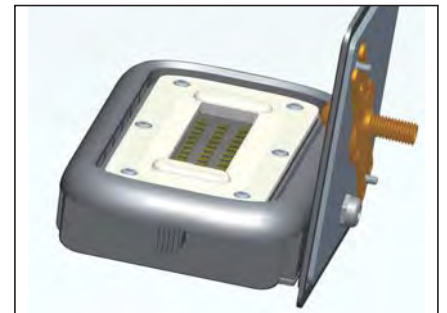

Wall Mount

Wall Mount is easy to install for direct wall mounting with 1/2' conduit wiring or standard J-box mounting